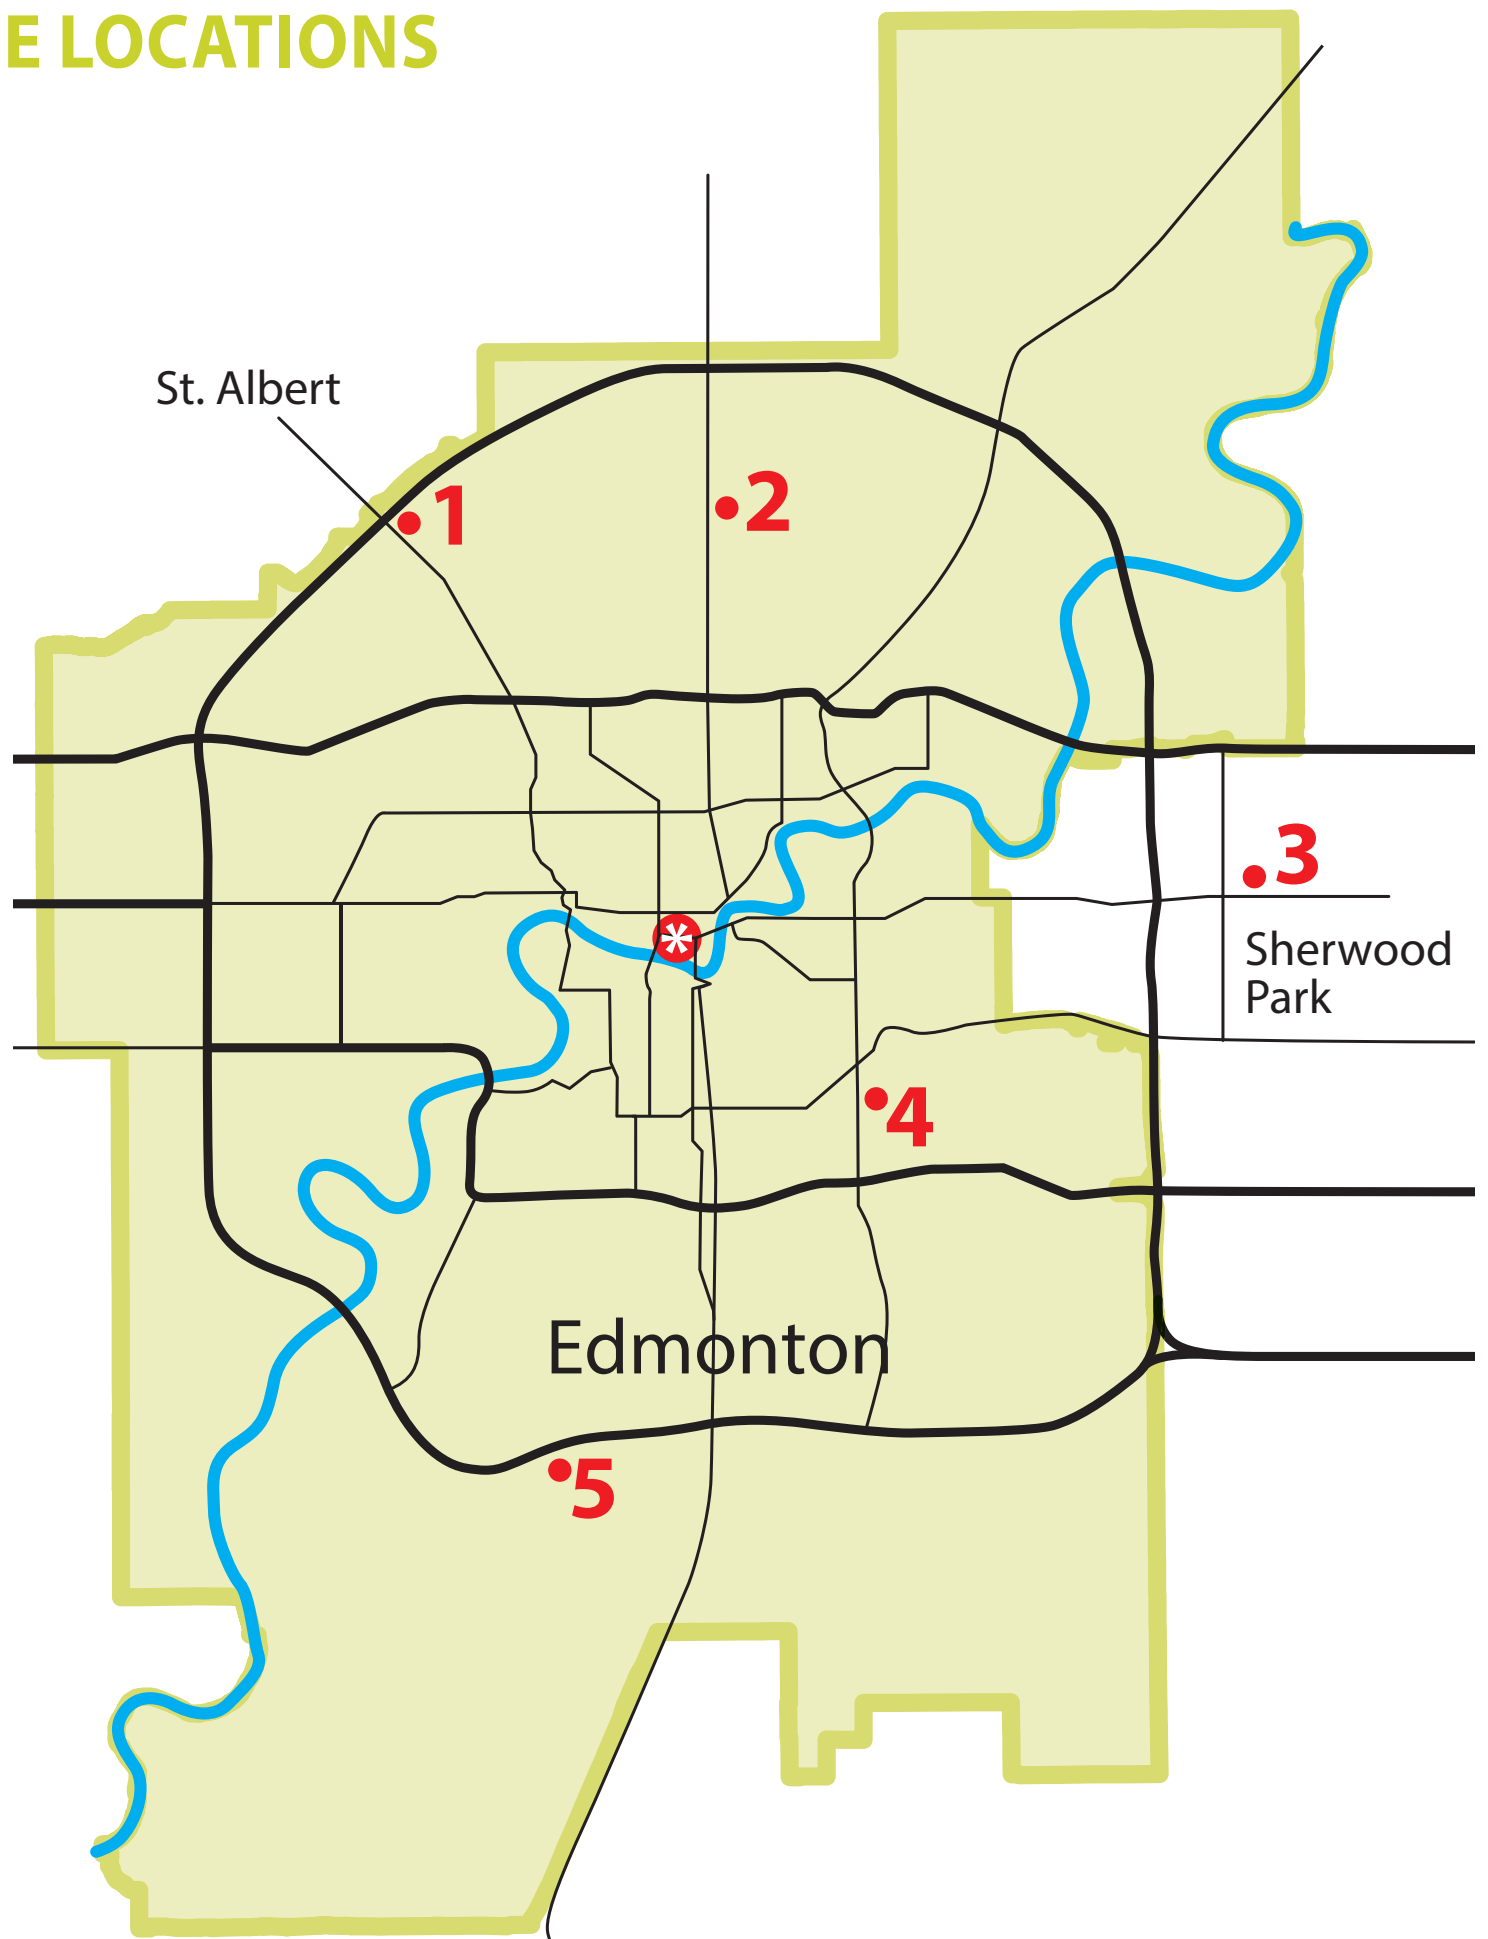

STAND FOR EDUCATION RALLY

Free park-and-ride buses will leave for the rally from **FIVE** Edmonton-area locations between 11:15 a.m. and 12:15 p.m.

PARK-AND-RIDE LOCATIONS

1
St. Albert/Edmonton
Naki Transit Centre & Park and Ride
15520 Campbell Road
800 parking stalls

2
Edmonton North
Eaux Claires Transit Centre
97 Street and 157 Avenue
391 parking stalls

3
Sherwood Park
Bethel Transit Terminal
650 Bethel Drive
1,000 parking stalls

4
Davies Transit Centre
100 Davies Station
75 Street north of Whitemud Drive

5
Edmonton South
Heritage Valley Park and Ride
Ellerslie Road and 127 Street
1100 parking stalls

NOTE: These will be the only park-and-ride locations offering free shuttle service directly to and from the rally.

Rally attendees from Edmonton and the surrounding area, or those who are driving to Edmonton from elsewhere in Alberta, are strongly encouraged to use these park-and-ride services.

- The Edmonton LRT will be undergoing scheduled track maintenance on the day of the rally and service will be reduced.
- Also, the Edmonton Oilers play a home game on the afternoon of the rally, meaning many downtown surface parking lots and parking garages will be full, and any spots that are available will likely be subject to event pricing. This will also make LRT service slower and busier than usual.